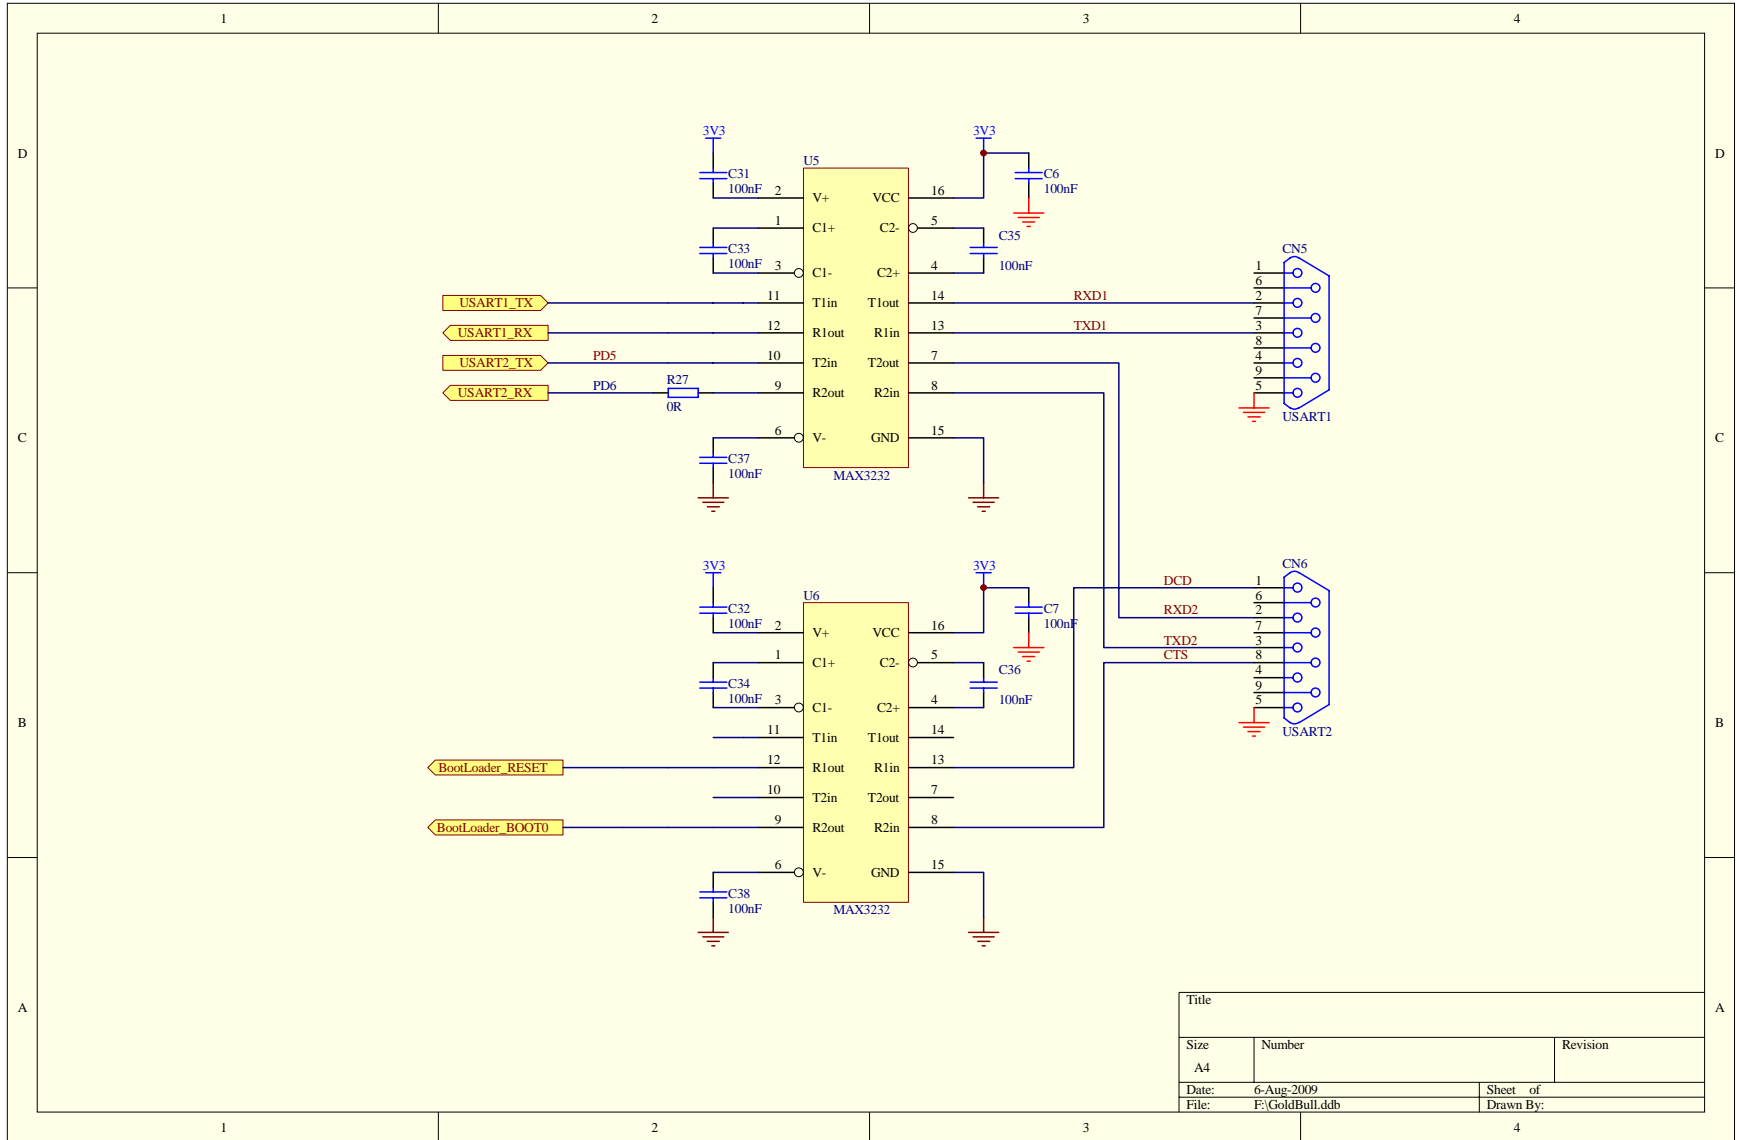

Title		
Size	Number	Revision
B		
Date:	6-Aug-2009	Sheet of
File:	F:\GoldBuild\	Drawn By:

Title		
Size	Number	Revision
A4		
Date:	6-Aug-2009	Sheet of
File:	F:\GoldBull.ddb	Drawn By:

Title		
Size A4	Number	Revision
Date: 6-Aug-2009	Sheet of	
File: F:\GoldBull.ddb	Drawn By:	

Title		
Size A4	Number	Revision
Date: 6-Aug-2009	Sheet of	Drawn By:
File: F:\GoldBull.ddb		

Title		
Size	Number	Revision
A4		
Date:	6-Aug-2009	Sheet of
File:	F:\GoldBull.ddb	Drawn By:

JP?
 1-2 Power Supply for External 5V Input
 2-3 Power Supply for USB VBUS 5V Input

Title		
Size A4	Number	Revision
Date: 6-Aug-2009	Sheet of	Drawn By:
File: F:\GoldBull.ddb		

Title		
Size	Number	Revision
B		
Date:	6-Aug-2009	Sheet of
File:	F:\GoldBull.dtb	Drawn By:

Title		
Size	Number	Revision
A4		
Date:	6-Aug-2009	Sheet of
File:	F:\GoldBull.ddb	Drawn By:

Title		
Size A4	Number	Revision
Date: 6-Aug-2009	Sheet of	
File: F:\GoldBull.ddb	Drawn By:	