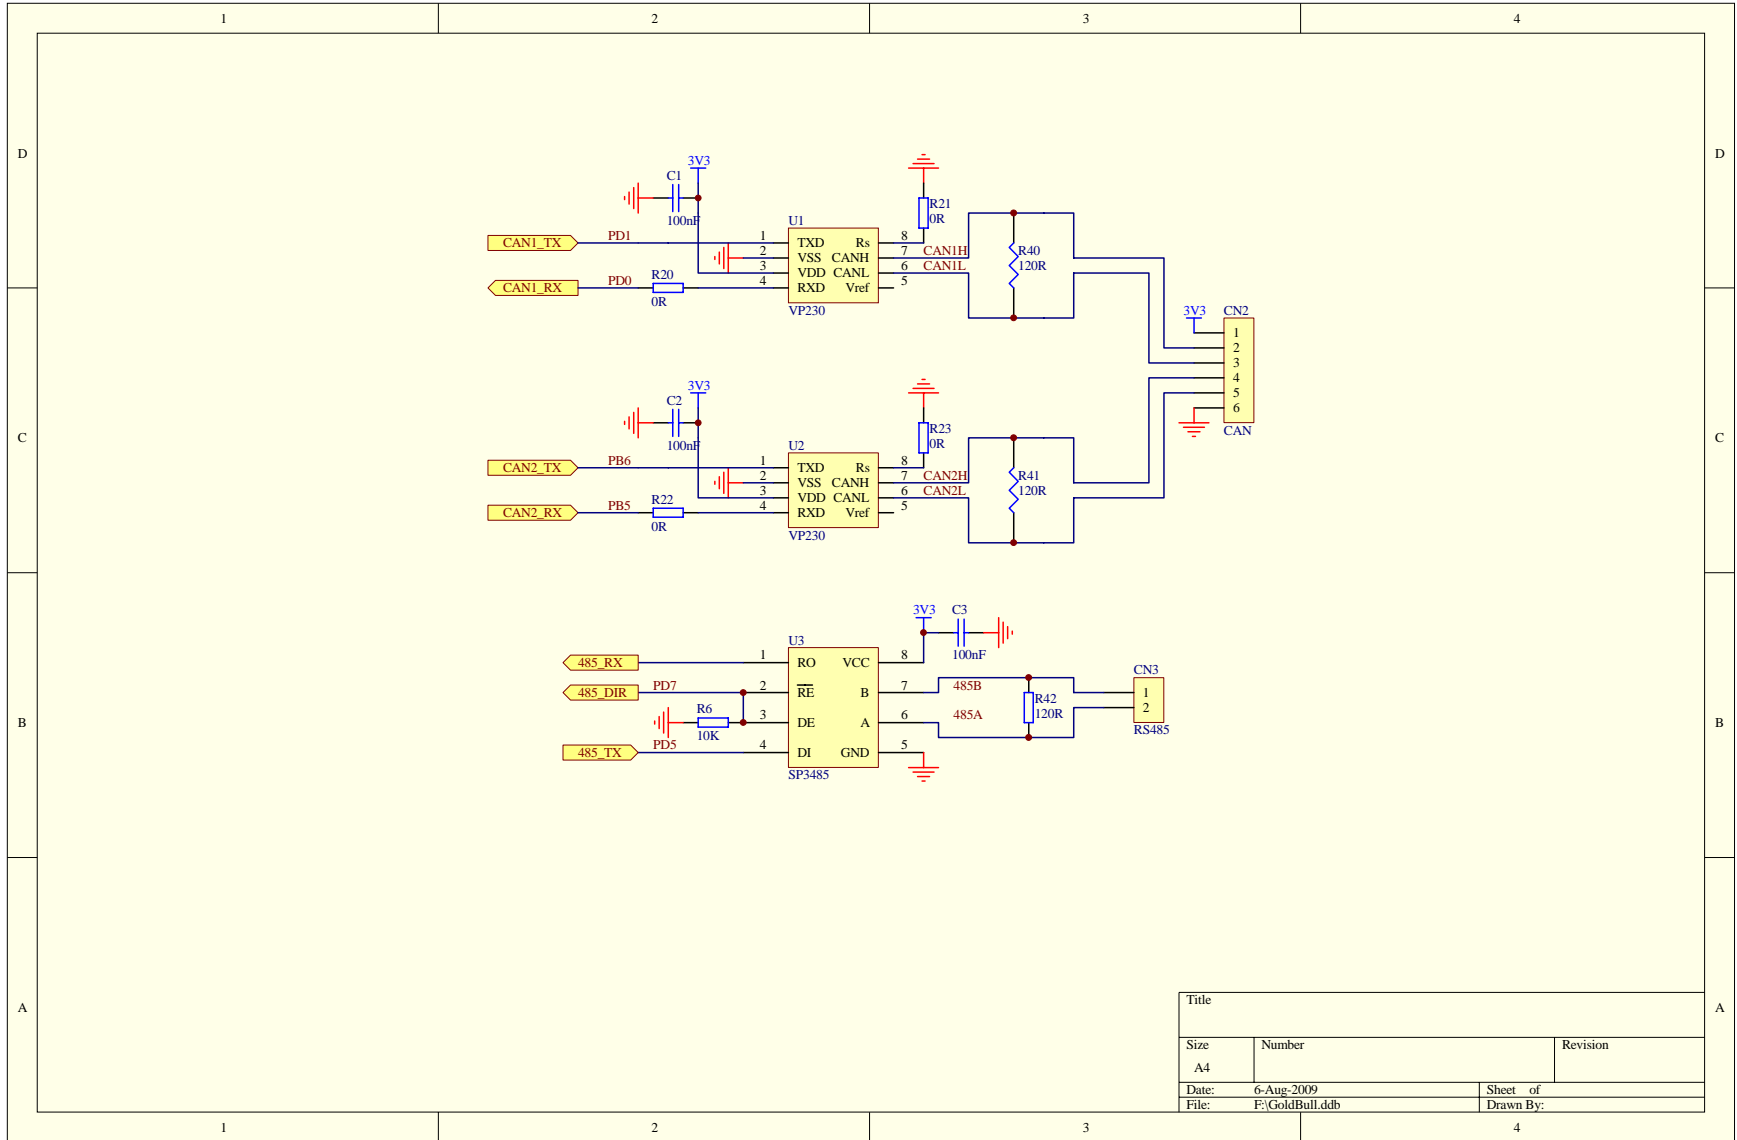

Title		
Size	Number	Revision
B		
Date:	6-Aug-2009	Sheet of
File:	F:\GoldBuild\	Drawn By:

Title		
Size	Number	Revision
A4		
Date:	6-Aug-2009	Sheet of
File:	F:\GoldBull.ddb	Drawn By:

Title		
Size A4	Number	Revision
Date: 6-Aug-2009	Sheet of	
File: F:\GoldBull.ddb	Drawn By:	

Title		
Size A4	Number	Revision
Date: 6-Aug-2009	Sheet of	Drawn By:
File: F:\GoldBull.ddb		

Title		
Size	Number	Revision
A4		
Date:	6-Aug-2009	Sheet of
File:	F:\GoldBull.ddb	Drawn By:

JP?
 1-2 Power Supply for External 5V Input
 2-3 Power Supply for USB VBUS 5V Input

Title		
Size A4	Number	Revision
Date: 6-Aug-2009	Sheet of	Drawn By:
File: F:\GoldBull.ddb		

Title		
Size	Number	Revision
B		
Date:	6-Aug-2009	Sheet of
File:	F:\GoldBull.dtb	Drawn By:

Title		
Size	Number	Revision
A4		
Date:	6-Aug-2009	Sheet of
File:	F:\GoldBull.ddb	Drawn By:

Title		
Size A4	Number	Revision
Date: 6-Aug-2009	Sheet of	
File: F:\GoldBull.ddb	Drawn By:	