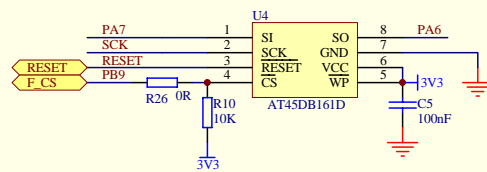

Title		
Size A4	Number	Revision
Date: 6-Aug-2009	Sheet of	Drawn By:
File: F:\GoldBull.ddb		

Title		
Size	Number	Revision
A4		
Date:	6-Aug-2009	Sheet of
File:	F:\GoldBull.ddb	Drawn By:

JP?
 1-2 Power Supply for External 5V Input
 2-3 Power Supply for USB VBUS 5V Input