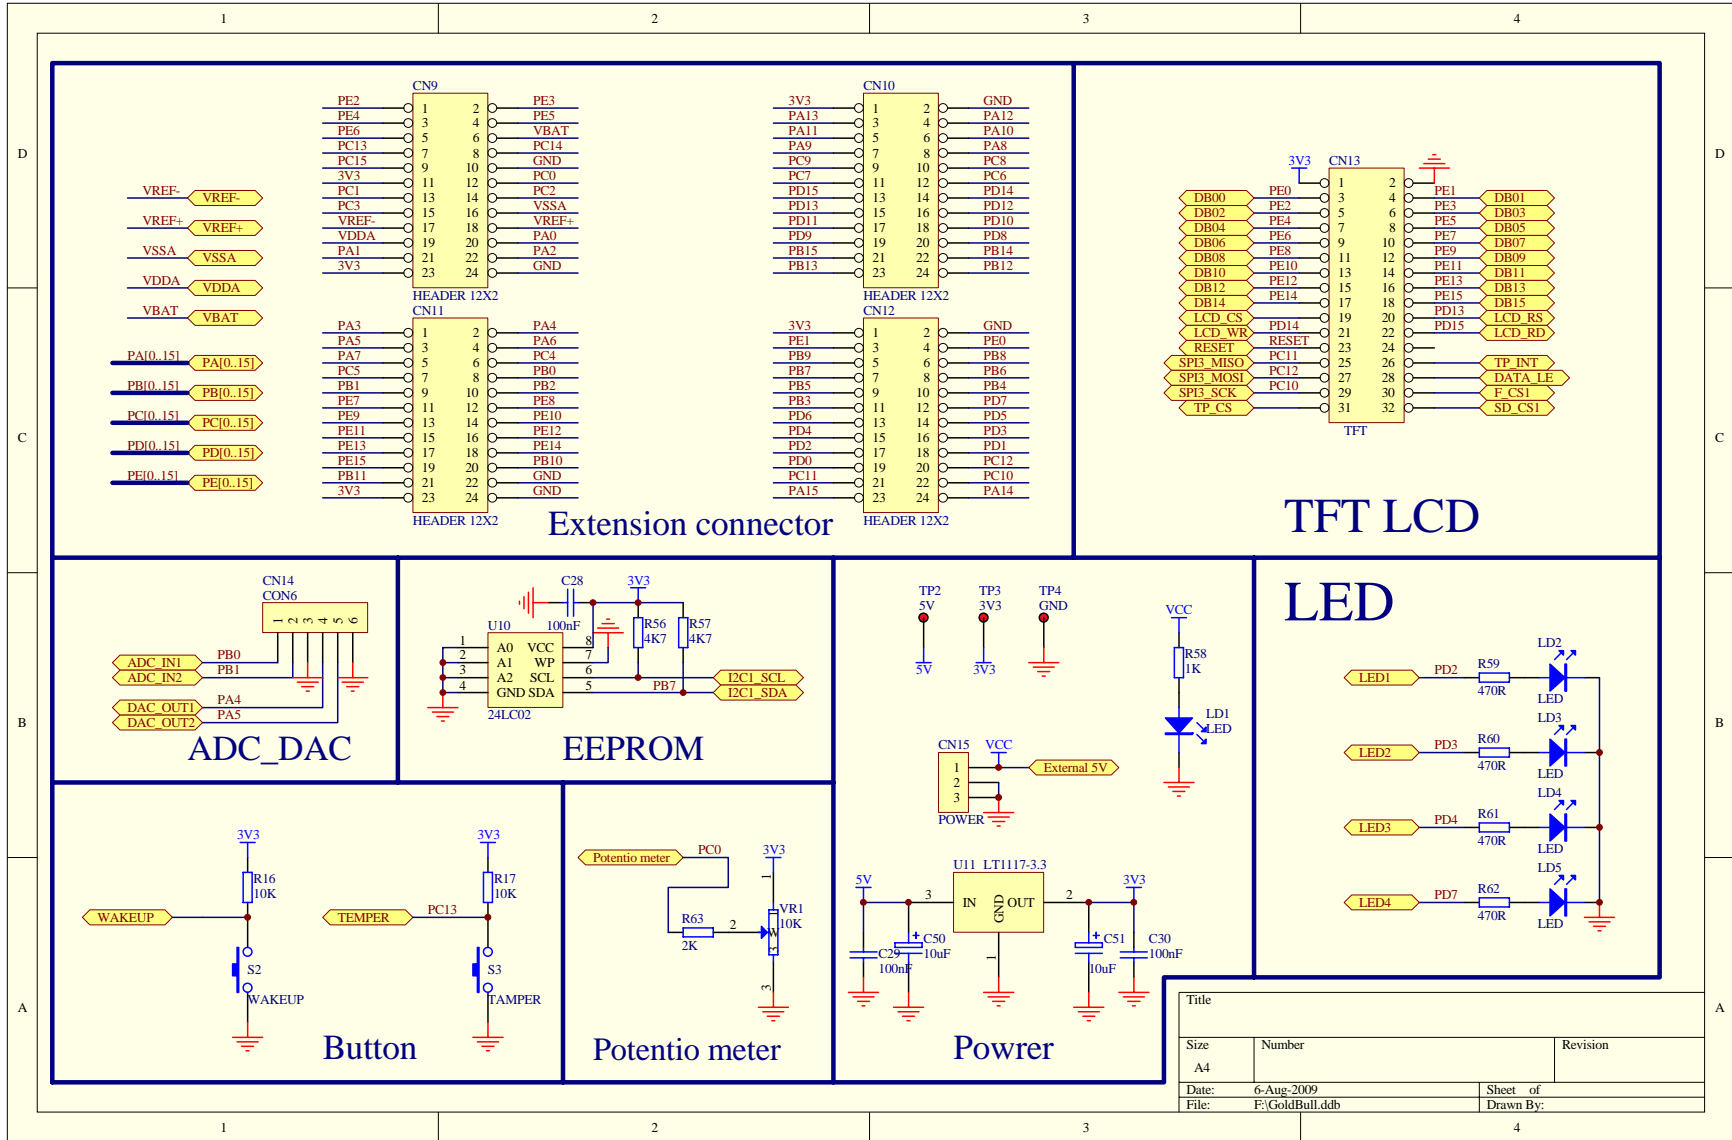

Title		
Size A4	Number	Revision
Date: 6-Aug-2009	Sheet of	
File: F:\GoldBull.ddb	Drawn By: