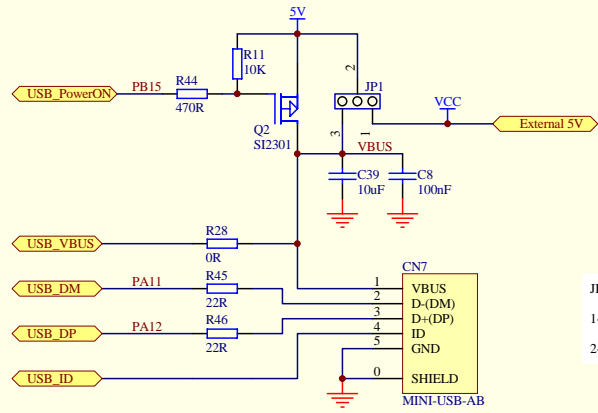

Title		
Size A4	Number	Revision
Date: 6-Aug-2009	Sheet of	Drawn By:
File: F:\GoldBull.ddb		

Title		
Size	Number	Revision
A4		
Date:	6-Aug-2009	Sheet of
File:	F:\GoldBull.ddb	Drawn By:

JP?
 1-2 Power Supply for External 5V Input
 2-3 Power Supply for USB VBUS 5V Input