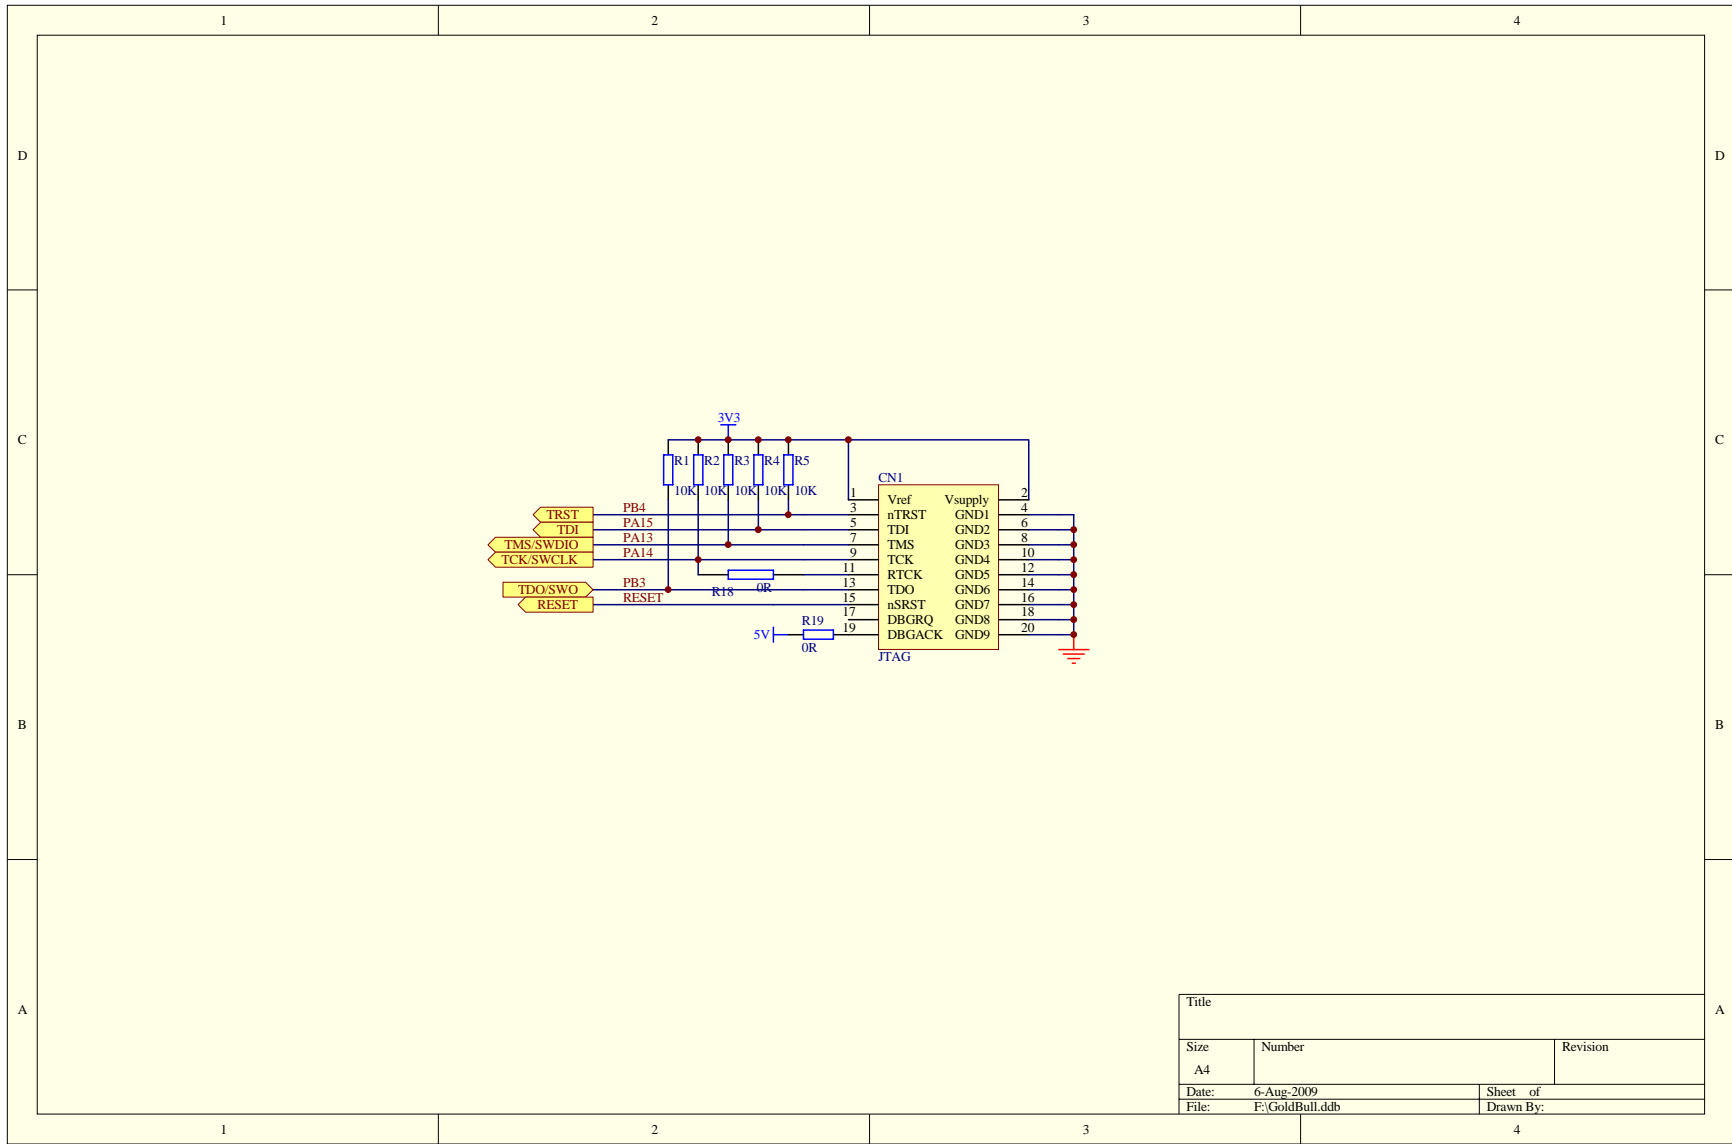

Title		
Size	Number	Revision
B		
Date:	6-Aug-2009	Sheet of
File:	F:\GoldBuild\	Drawn By:

Title		
Size	Number	Revision
A4		
Date:	6-Aug-2009	Sheet of
File:	F:\GoldBull.ddb	Drawn By:

Title		
Size A4	Number	Revision
Date: 6-Aug-2009	Sheet of	
File: F:\GoldBull.ddb	Drawn By:	

Title		
Size A4	Number	Revision
Date: 6-Aug-2009	Sheet of	Drawn By:
File: F:\GoldBull.ddb		

Title		
Size	Number	Revision
A4		
Date:	6-Aug-2009	Sheet of
File:	F:\GoldBull.ddb	Drawn By:

JP?
 1-2 Power Supply for External 5V Input
 2-3 Power Supply for USB VBUS 5V Input

Title		
Size A4	Number	Revision
Date: 6-Aug-2009	Sheet of	Drawn By:
File: F:\GoldBull.ddb		

Title		
Size	Number	Revision
B		
Date:	6-Aug-2009	Sheet of
File:	F:\GoldBull.dtb	Drawn By:

Title		
Size	Number	Revision
A4		
Date:	6-Aug-2009	Sheet of
File:	F:\GoldBull.ddb	Drawn By:

Title		
Size A4	Number	Revision
Date: 6-Aug-2009	Sheet of	
File: F:\GoldBull.ddb	Drawn By:	