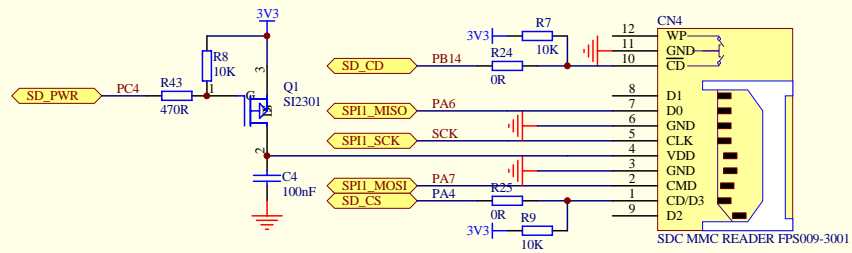

Title		
Size A4	Number	Revision
Date: 6-Aug-2009	Sheet of	Drawn By:
File: F:\GoldBull.ddb		

Title		
Size	Number	Revision
A4		
Date:	6-Aug-2009	Sheet of
File:	F:\GoldBull.ddb	Drawn By:

JP?
 1-2 Power Supply for External 5V Input
 2-3 Power Supply for USB VBUS 5V Input

Title		
Size A4	Number	Revision
Date: 6-Aug-2009	Sheet of	Drawn By:
File: F:\GoldBull.ddb		

Title		
Size	Number	Revision
B		
Date:	6-Aug-2009	Sheet of
File:	F:\GoldBull.dtb	Drawn By:

Title		
Size	Number	Revision
A4		
Date:	6-Aug-2009	Sheet of
File:	F:\GoldBull.ddb	Drawn By: