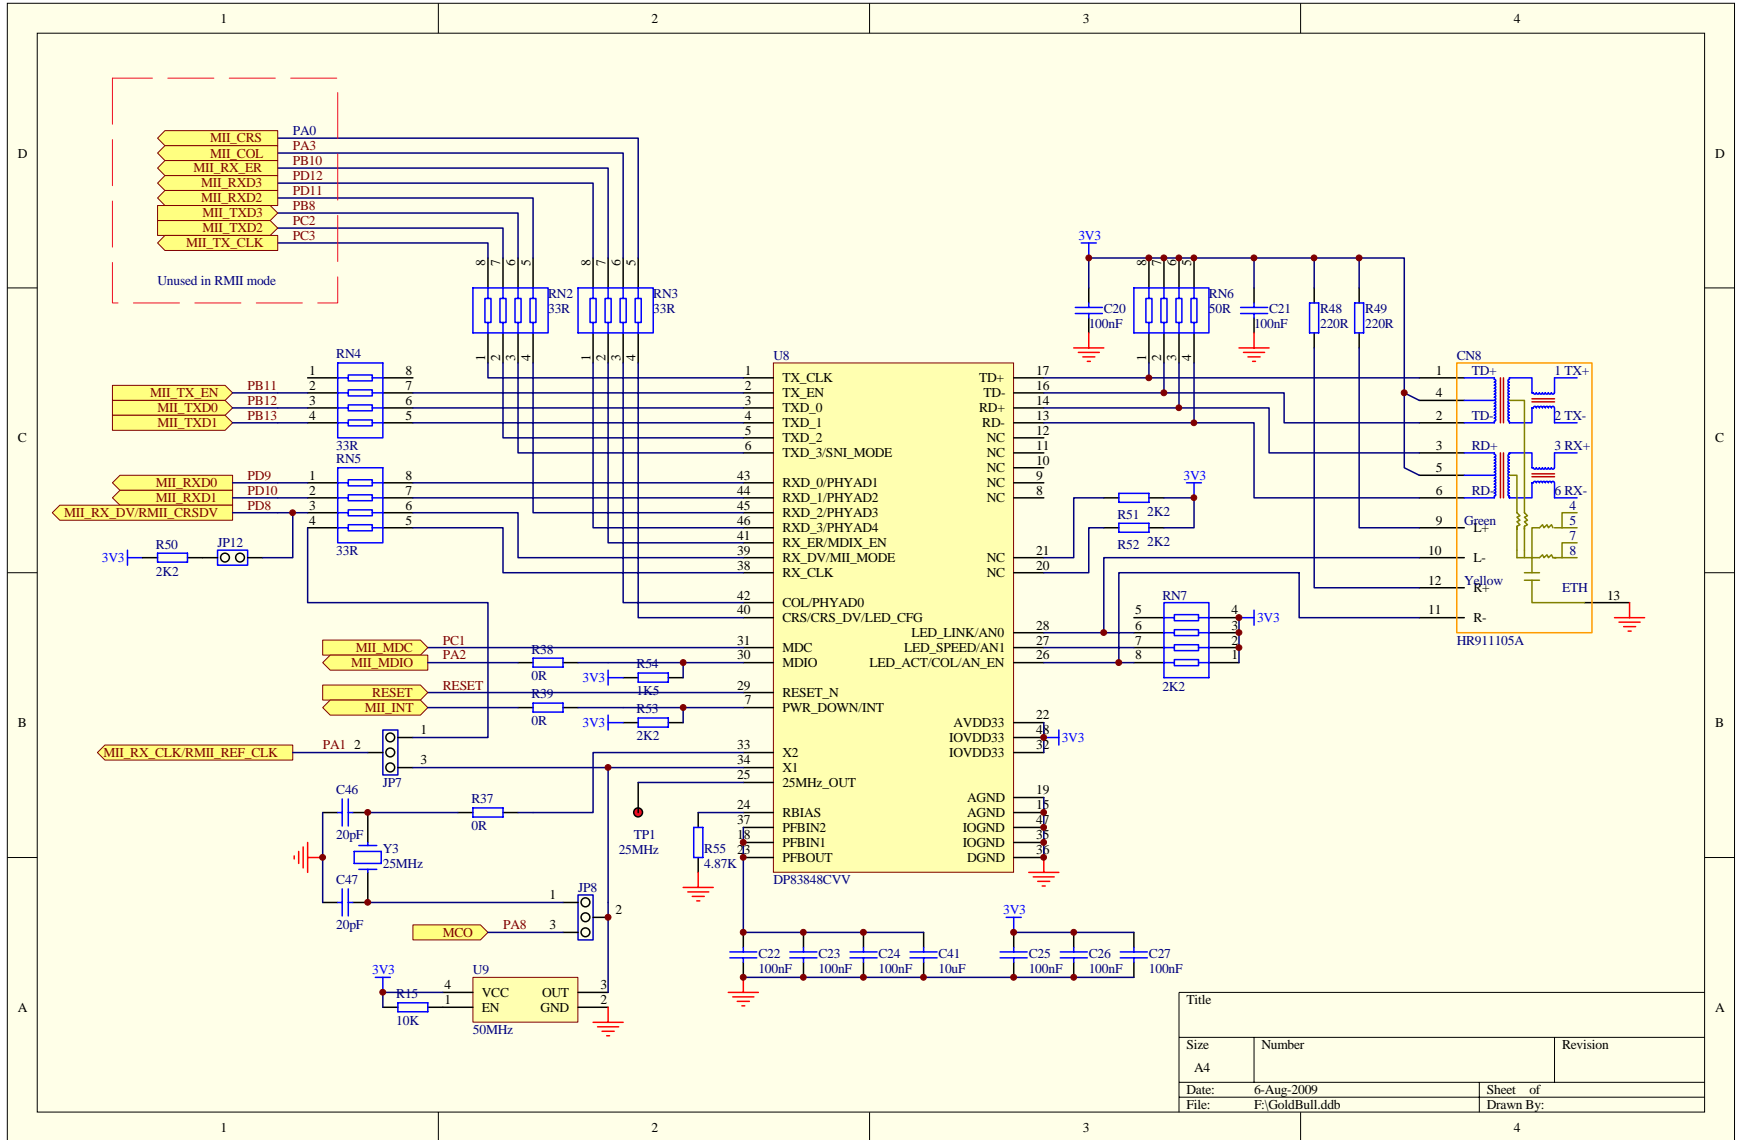

Title		
Size A4	Number	Revision
Date: 6-Aug-2009	Sheet of	Drawn By:
File: F:\GoldBull.ddb		

Title		
Size	Number	Revision
A4		
Date:	6-Aug-2009	Sheet of
File:	F:\GoldBull.ddb	Drawn By:

JP?
 1-2 Power Supply for External 5V Input
 2-3 Power Supply for USB VBUS 5V Input

Title		
Size A4	Number	Revision
Date: 6-Aug-2009	Sheet of	Drawn By:
File: F:\GoldBull.ddb		

Title		
Size	Number	Revision
B		
Date:	6-Aug-2009	Sheet of
File:	F:\GoldBull.dtb	Drawn By:

Title		
Size	Number	Revision
A4		
Date:	6-Aug-2009	Sheet of
File:	F:\GoldBull.ddb	Drawn By:

Title		
Size A4	Number	Revision
Date: 6-Aug-2009	Sheet of	
File: F:\GoldBull.ddb	Drawn By:	